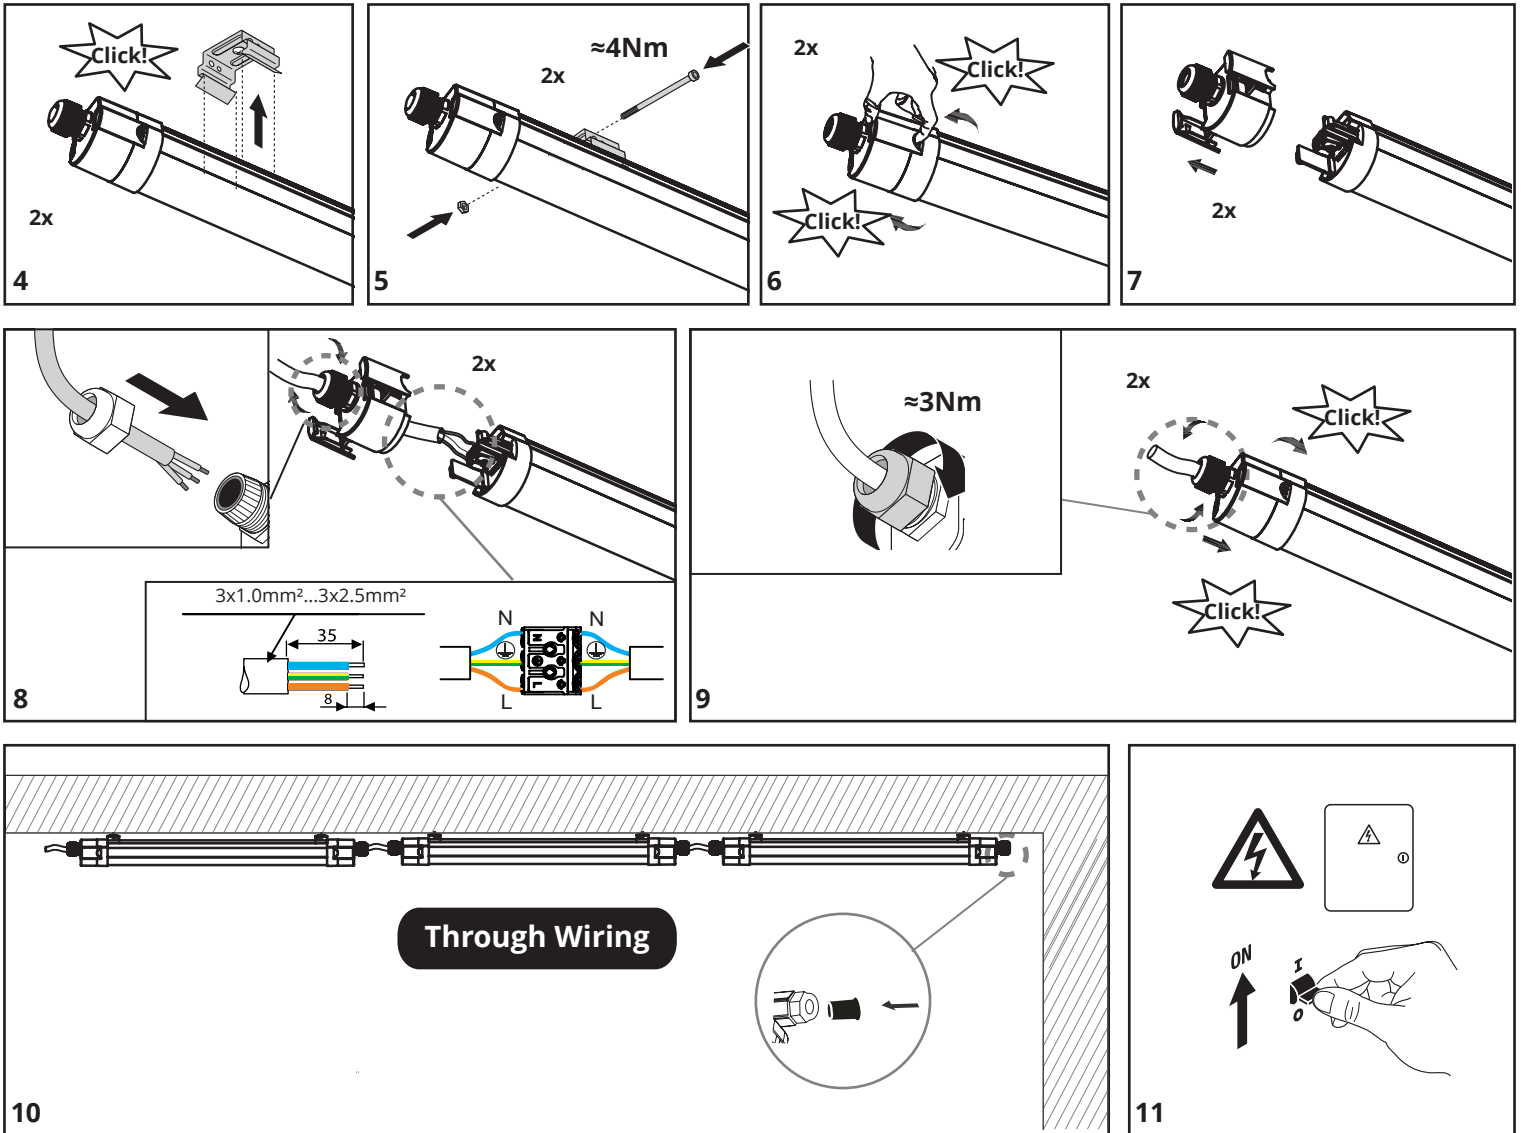

## Dimensions

## Installation

**1**

**2**

Item Description	L1 (mm)
Essence Slim 600	≤470
Essence Slim 1200	≤1020
Essence Slim 1500	≤1320

**3a**

**3b**

**Warning**

- Only qualified electrician is allowed to do installation, maintenance and inspection for safety concern. It is dangerous for non-professional operators.
- Power should be cut off before installation, maintenance or inspection.
- Please install and use the product strictly according to the instruction.
- Do not disassemble or remold the product at will to avoid accident of electric shock or light falling.
- Working out of temperature range of -25 ~ +40°C will shorten the lifetime of the product.