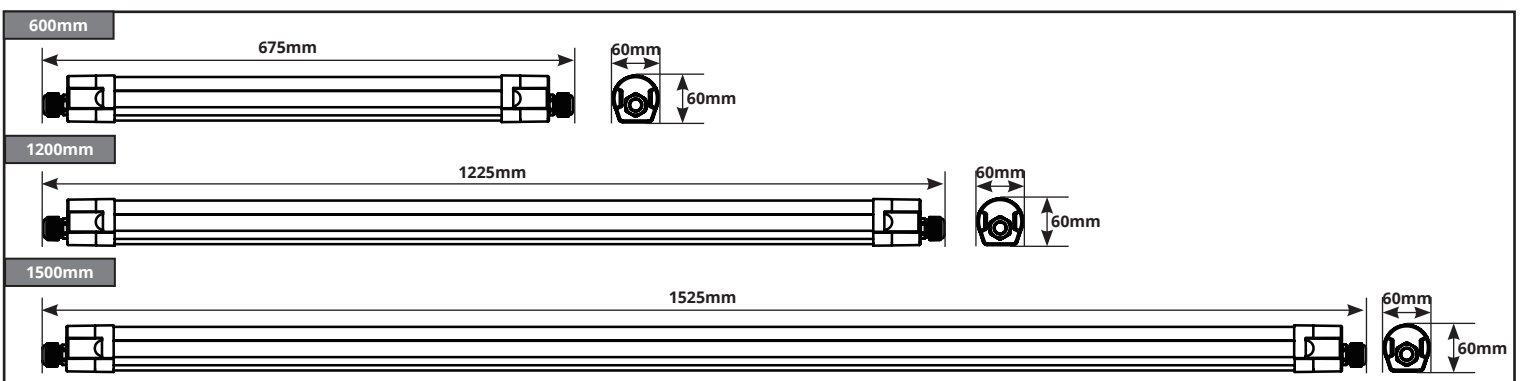

## Dimensions

## Installation

**1**

**2**

Item Description	L1 (mm)
Essence Slim 600	≤470
Essence Slim 1200	≤1020
Essence Slim 1500	≤1320

**3a**

**3b**

**Warning**

- Only qualified electrician is allowed to do installation, maintenance and inspection for safety concern. It is dangerous for non-professional operators.
- Power should be cut off before installation, maintenance or inspection.
- Please install and use the product strictly according to the instruction.
- Do not disassemble or remold the product at will to avoid accident of electric shock or light falling.
- Working out of temperature range of -25 ~ +40°C will shorten the lifetime of the product.