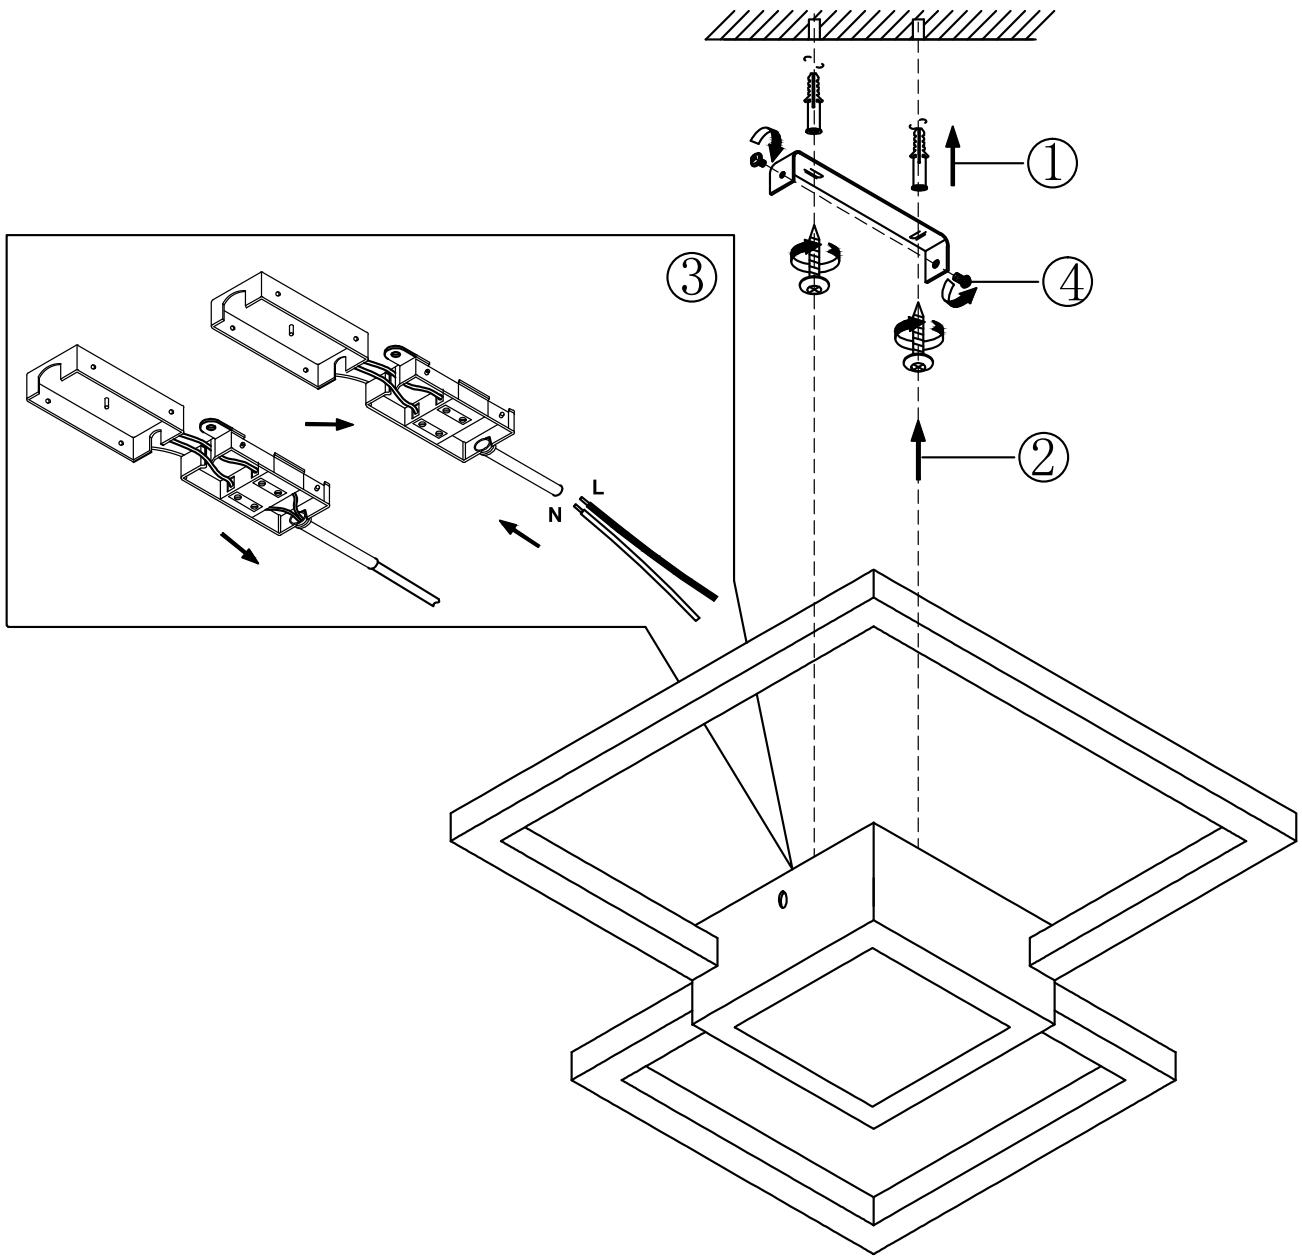

ON	OFF	ON	OFF	ON
100%	1 sec	50%	1 sec	25%

230V ~ 50Hz, LED/ 28W