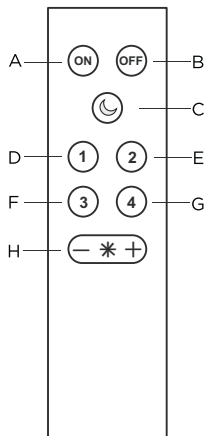

| | | |
|-------|-------|-------|
| | | |
| 2 pcs | 1 pcs | 1 pcs |
| Φ 120 | Φ 90 | Φ 80 |

- A. ON
- B. OFF
- C. Night light
- D. Favorite light mode 1
- E. Favorite light mode 2
- F. Favorite light mode 3
- G. Favorite light mode 4
- H. Brightness adjustment