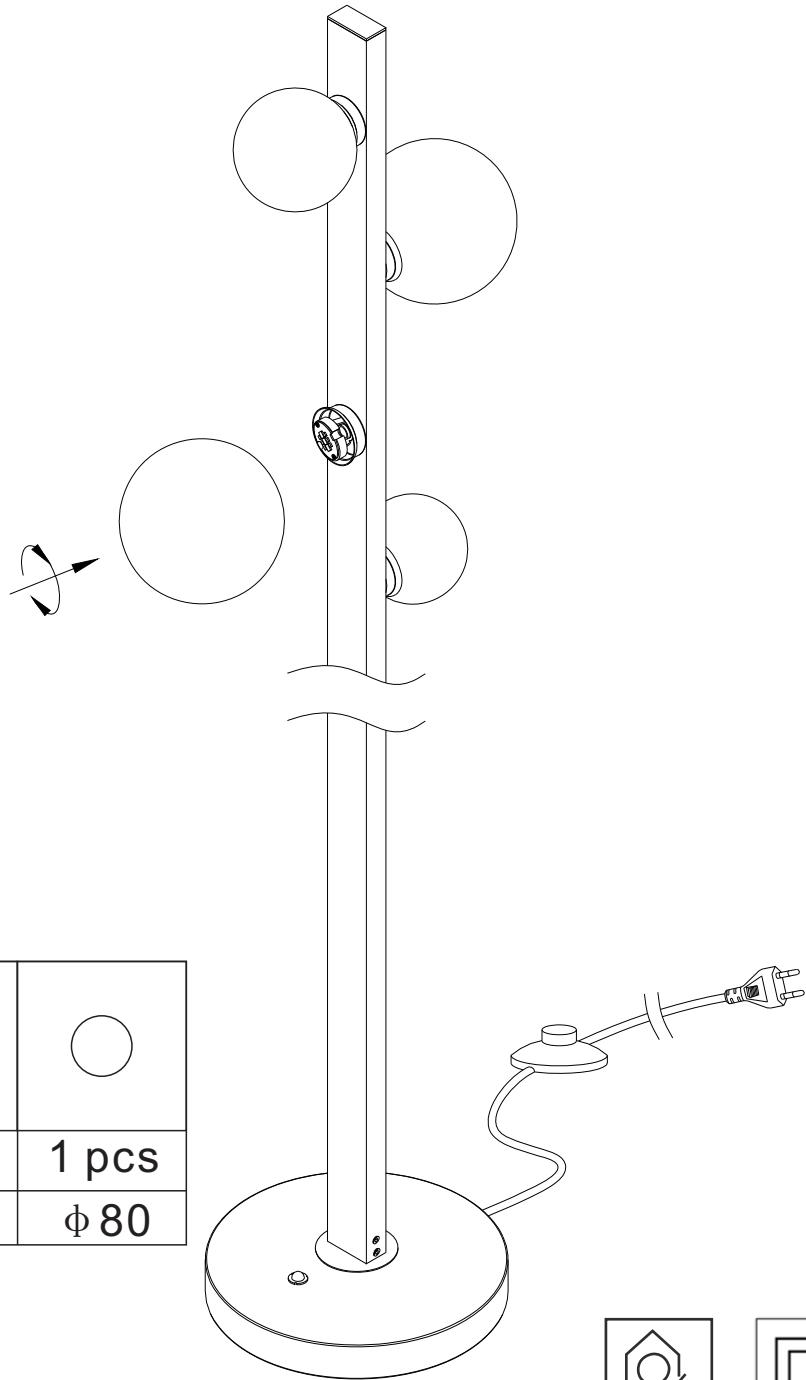

| | | |
|-------|-------|-------|
| | | |
| 2 pcs | 1 pcs | 1 pcs |
| Φ 120 | Φ 90 | Φ 80 |

- A. ON
- B. OFF
- C. Night light
- D. Favorite light mode 1
- E. Favorite light mode 2
- F. Favorite light mode 3
- G. Favorite light mode 4
- H. Brightness adjustment