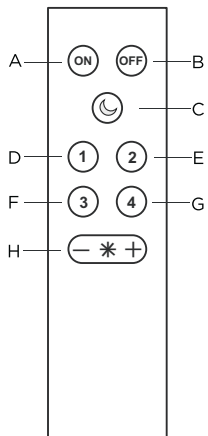

1 pcs	1 pcs
Φ 120	Φ 90

- A. ON
- B. OFF
- C. Night light
- D. Favorite light mode 1
- E. Favorite light mode 2
- F. Favorite light mode 3
- G. Favorite light mode 4
- H. Brightness adjustment

230V~50Hz 2 x LED max.3W