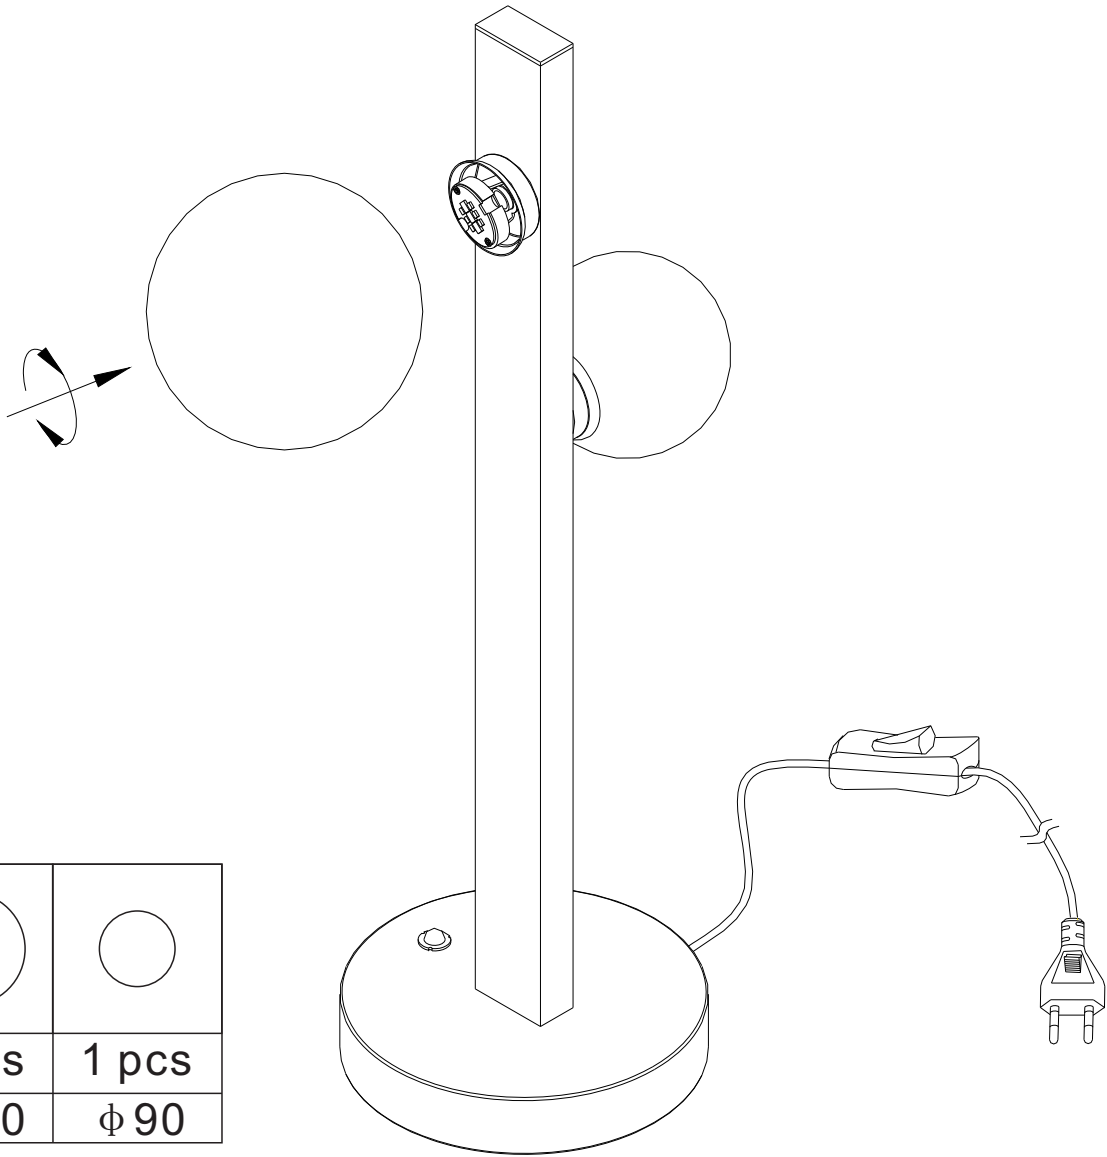

1 pcs	1 pcs
Φ 120	Φ 90

- A. ON
- B. OFF
- C. Night light
- D. Favorite light mode 1
- E. Favorite light mode 2
- F. Favorite light mode 3
- G. Favorite light mode 4
- H. Brightness adjustment

230V~50Hz 2 x LED max.3W